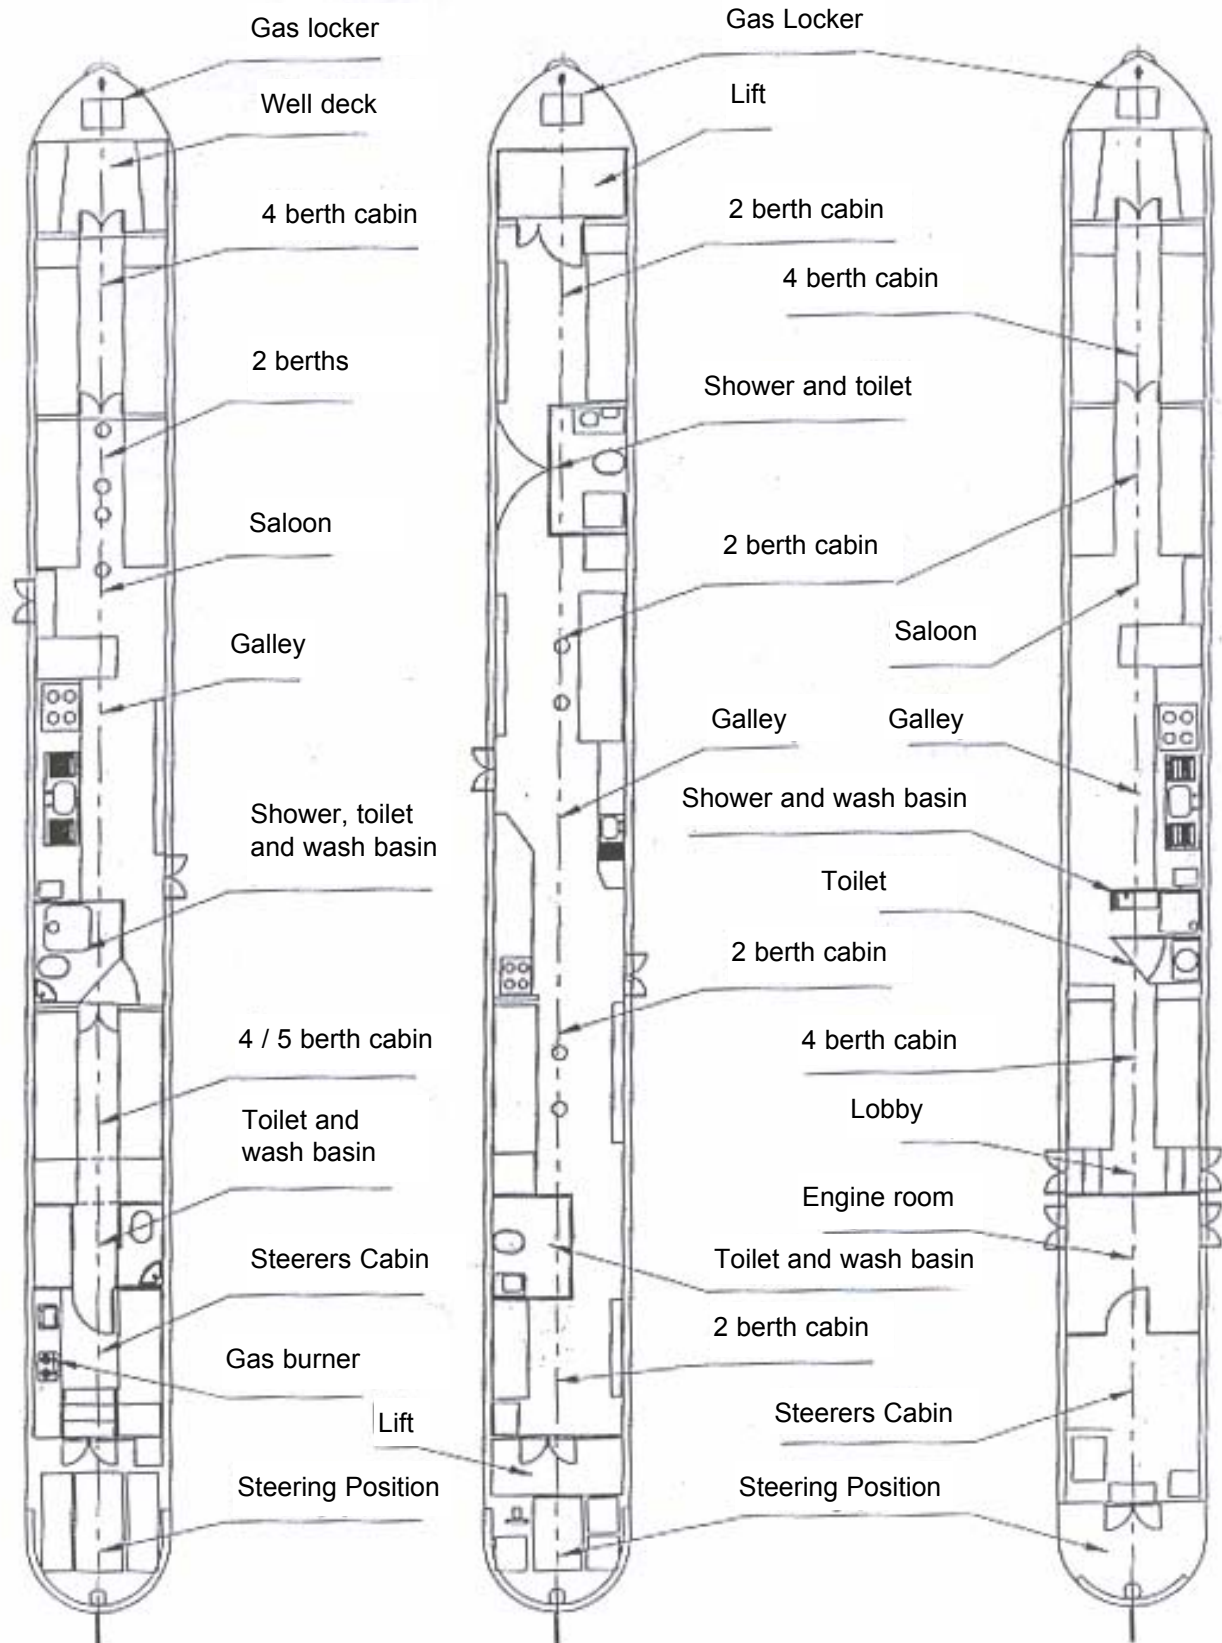

HNA NARROW BOAT LAYOUTS : 2008

STAR

10 / 11 Berth (+ steerer)

SPIRIT

8 Berth (inc. steerer)

PISCES

10 Berth (+ steerer)

n.b. all boats can accommodate 12 persons for day trips