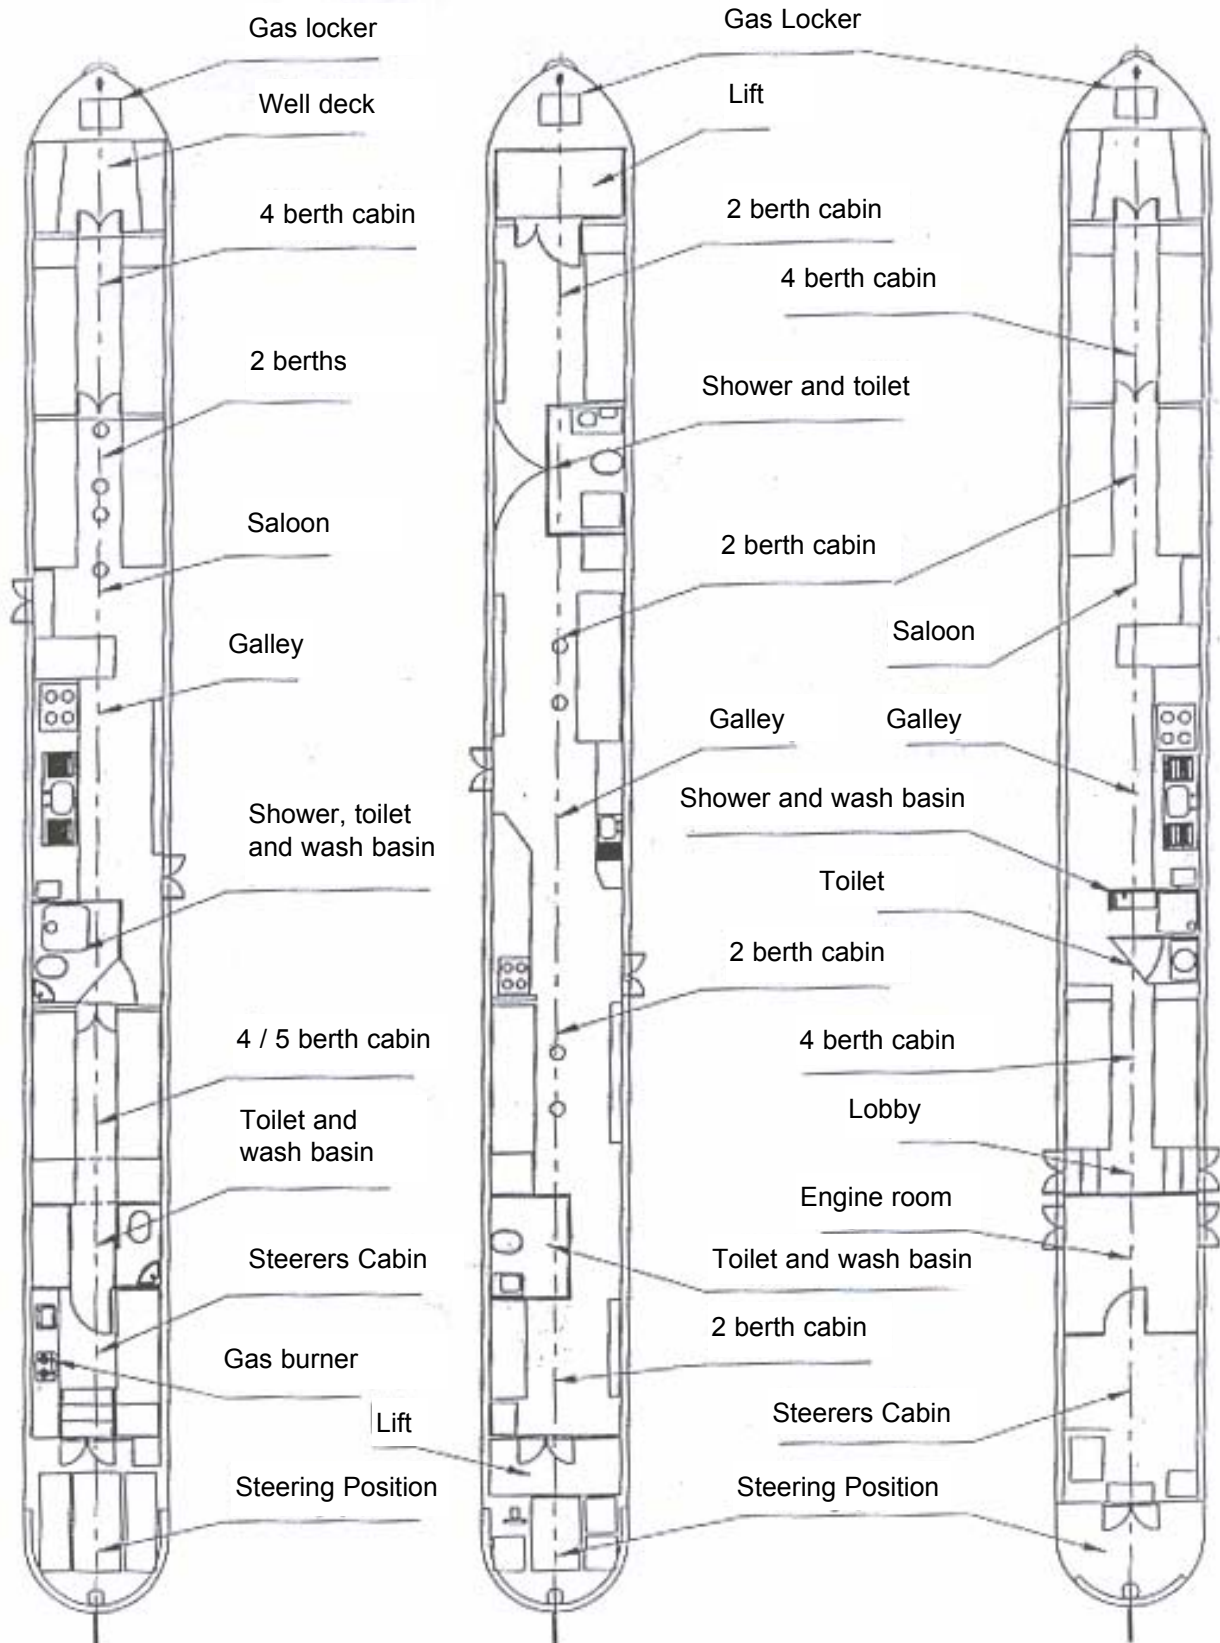

HNA NARROW BOAT LAYOUTS : 2008

STAR

10 / 11 Berth (+ steerer)

SPIRIT

8 Berth (inc. steerer)

PISCES

10 Berth (+ steerer)

n.b. all boats can accommodate 12 persons for day trips